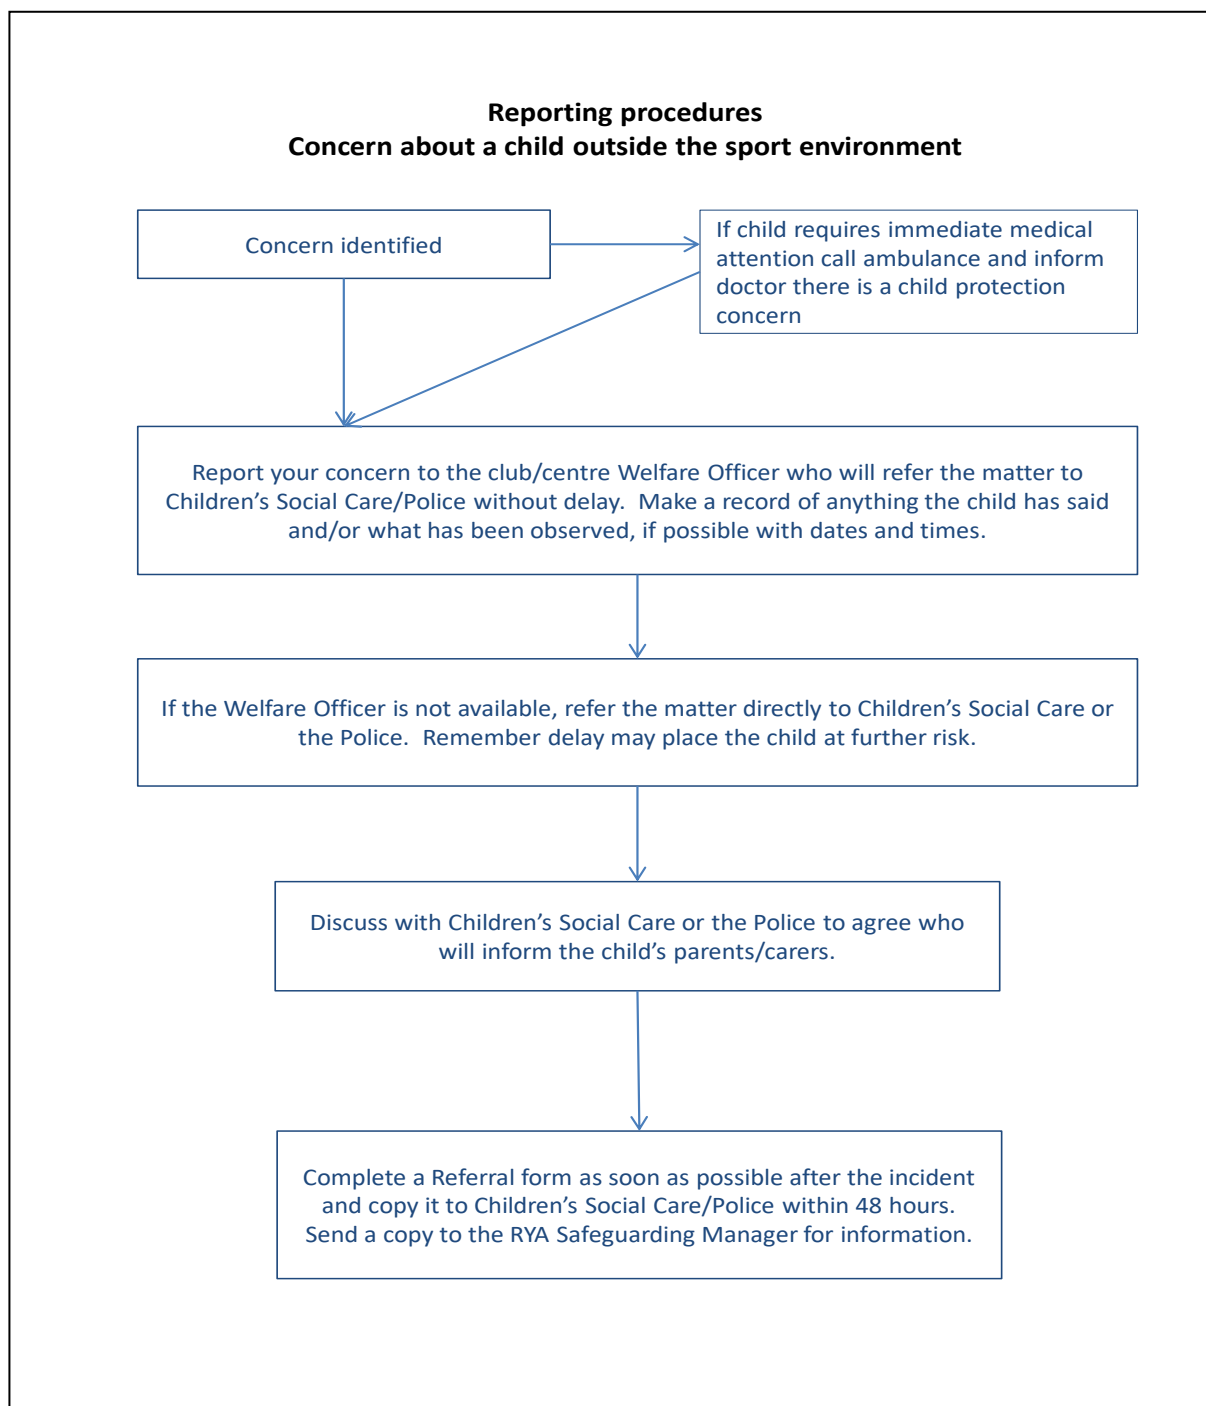

RYA flowcharts

Reporting Procedures

If you are uncertain as to what to do at any stage, contact:

1. Club welfare officer: Tamsin Highfield 07792945737 or Rachel Smith 07771993007
2. RYA's Safeguarding and Equality Manager on 023 8060 4104 (if welfare officer unavailable)
3. NSPCC free 24-hour helpline 0808 800 5000 (if welfare officer unavailable)

If a child is at immediate risk, call the Police.

Flowchart 1

Flowchart 2